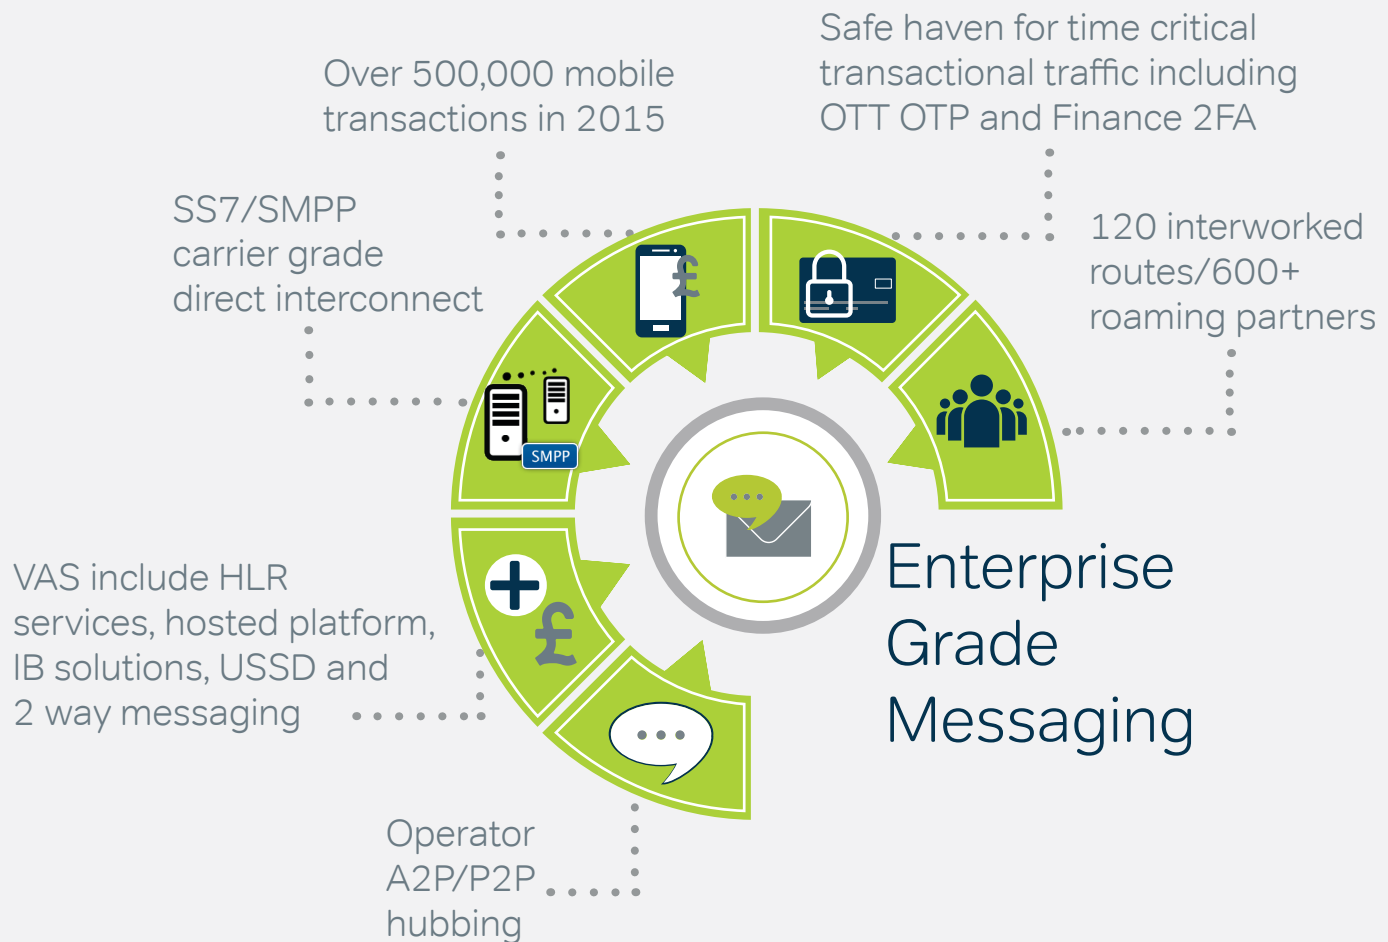

# Messaging Solutions

## The Operator of Operators for A2P Messaging Services

JT Wholesale is a pioneer of the messaging industry, with over 600 direct operator connections which enable us to offer excellent quality routing via our carrier-grade high availability network. This combined with great service puts JT Wholesale at the leading edge of the global A2P and P2P mobile messaging market.

SMPP, SS7 and Sigtran connectivity is available depending on the type of messaging solution you require. Our in-house SMS routing platform ensures optimal delivery with minimal latency.