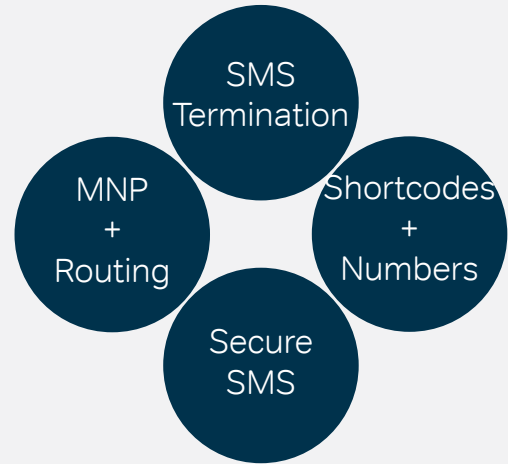

SMPP, SS7 and Sigtran connectivity is available depending on the type of messaging solution you require. Our in-house SMS routing platform ensures optimal delivery with minimal latency.

# Service and Solutions

**JT** Wholesale  
Messaging Solutions

Developer SMS

Enabled SMS

Enterprise SMS

Customer Market

Service/Solutions